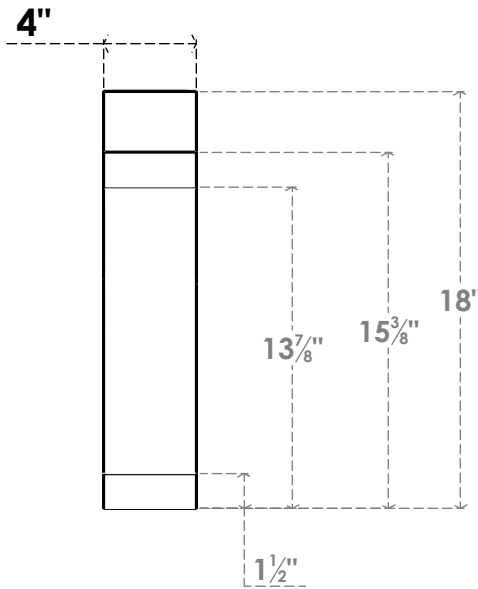

ITEM NUMBER: BRCPC040X10000X18000LEC

4"W X 10"D X 18"H LEGACY ARCHITECTURAL GRADE PVC CLOSED KNEE BRACE

SIDE PROFILE

FRONT PROFILE

ISOMETRIC

EKENA MILLWORK
2300 WEST MAIN ST.
CLARKSVILLE, TX 75426
TOLL FREE: 866-607-0453
WWW.EKENAMILLWORK.COM