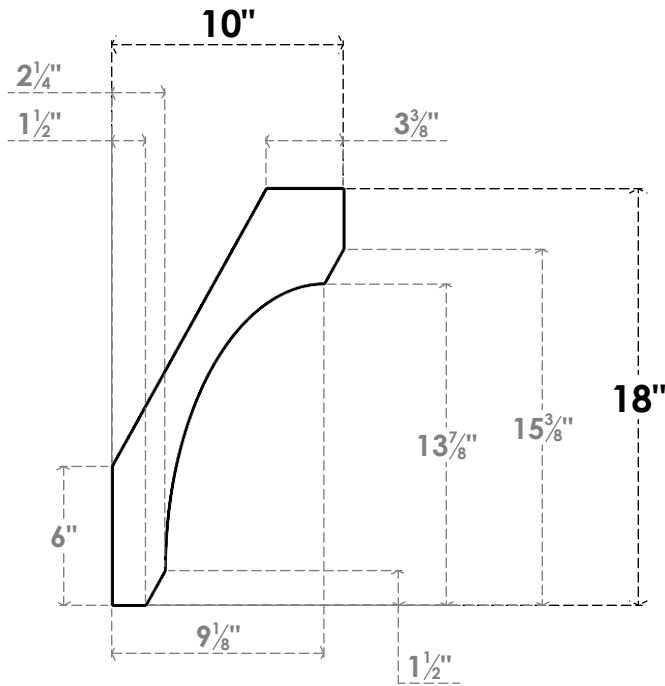

ITEM NUMBER: BRCPC040X10000X18000LEC

4"W X 10"D X 18"H LEGACY ARCHITECTURAL GRADE PVC CLOSED KNEE BRACE

SIDE PROFILE

FRONT PROFILE

ISOMETRIC

EKENA MILLWORK
2300 WEST MAIN ST.
CLARKSVILLE, TX 75426
TOLL FREE: 866-607-0453
WWW.EKENAMILLWORK.COM

NOTES

1. INSTALLATION TO BE COMPLETED IN ACCORDANCE WITH MANUFACTURER'S SPECIFICATIONS.
2. DRAWING MAY NOT BE TO SCALE
3. THIS DRAWING IS INTENDED FOR DESIGN AND PLANNING PURPOSES ONLY.
4. ALL INFORMATION CONTAINED HEREIN WAS CURRENT AT THE TIME OF DEVELOPMENT BUT MUST BE REVIEWED AND APPROVED BY THE PRODUCT MANUFACTURER TO BE CONSIDERED ACCURATE.
5. ARCHITECTURAL GRADE PVC PRODUCTS ARE MADE FROM EXPANDED CELLULAR PVC AND COME NATURALLY WHITE BUT MAY BE PAINTED